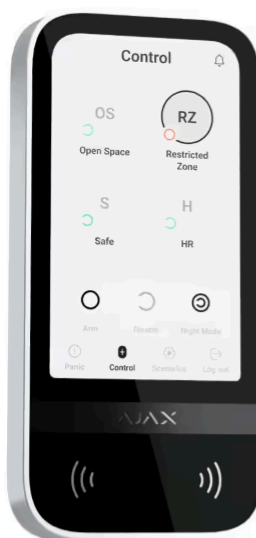

# ZABEZPEČOVACIE SYSTÉMY novej generácie

OVLÁDNITE SVOJ PRIESTOR

SUPERIOR

#### Superior Hub G3 Jeweller

Wireless control panel with support for photo verification. Connectable via Ethernet, Wi-Fi, and two SIM cards (2G/LTE).

Color: